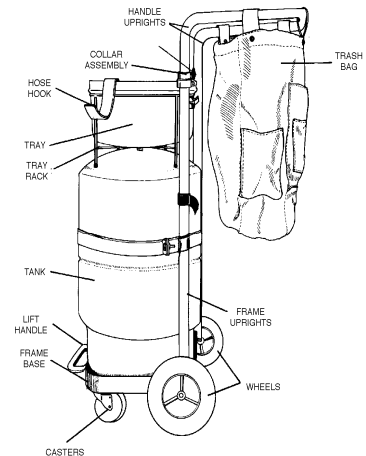

Hose Extension—GHT to ball valve, connects to ball valve

Part Number	Description	Price
HEX10	10 ft Hose extension	\$41.15
HEX15	15 ft Hose extension	\$48.20
HEX20	20 ft Hose extension	\$55.30
PG100	Filing gauge	\$28.45

AQUA Mate

You need the best watering system available.

Aquamate Replacement Parts

Handles and Frame Assembly

Part Number	Description	Price
HNDASM	Handle upright assembly AQM1-3	\$57.95
LH1	Lift handle on frame base AQM 1-3	\$6.50
3801 FRAME	Frame assembly AQM 1-3	\$497.55
3804 FRAME	Frame assembly AQM 4	\$586.20
3805 FRAME	Frame assembly AQM 5	\$568.20
3806 FRAME	Frame assembly AQM 6	\$568.20
3801-0118	Clear wand tube holder AQM 4-6	\$18.27

Assembly includes wheels, castors, base, uprights, handles

Wheels & Casters—bolt pkgs are also available

Part Number	Description	Price
WHL8	8" Wheel for AQM 1-3	\$12.15
WHL10	10" Wheel for AQM 4-6	\$18.50
WHL12	12" Wheel for AQM 4-6	\$37.28
CST4	4" Caster for AQM 1-3	\$16.45
CST5	5" Caster for AQM 4-5	\$19.90
CST6	6" Caster for AQM 6	\$27.00
LCST4	4" locking Caster AQM 1-3	\$17.40
LCST5	5" locking Caster AQM 4-6	\$23.30
HC1	Hub Cap for AQM 1-3	\$0.80