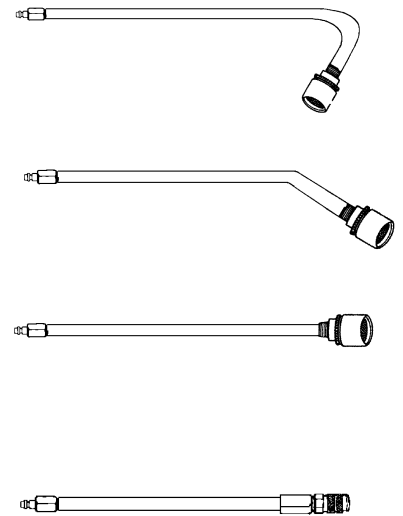

The above systems include the following parts:

- Tank and Frame Assembly
- Tray and Lid (installation required on Models 4,5 & 6)
- Two Wand Tubes with Blubber Heads
- Washable Utility Bag
- Service Kit (contains: Wand Valve, Spray Head, Mist Head, Threaded Faucet, Adapter, Hose Hook, Wand Tube Hook, Hose Washers, Clamps, Touch up paint)

All pricing is in Canadian Dollars. Pricing is valid from June 1, 2020 until further notice

You need the best watering system available.

Aquamate Accessories

Wand Valves

Part Number	Description	Price
BLKSP	Premium wand valve	\$35.32
CWV	Chrome plated wand valve w/socket	\$29.65
CWVB	Chrome plated wand valve body only	\$16.55

Wand Tubes—with blubber heads attached

Part Number	Description	Price
SWT12	Standard 45° Wand Tube—12”	\$19.30
SWT24	Standard 45° Wand Tube—24”	\$22.15
SWT36	Standard 45° Wand Tube—36”	\$25.00
SWT48	Standard 45° Wand Tube—48”	\$27.80
SWT60	Standard 45° Wand Tube—60”	\$30.60
BWT12	Basket 120° Wand Tube—12”	\$19.30
BWT24	Basket 120° Wand Tube—24”	\$22.15
BWT36	Basket 120° Wand Tube—36”	\$25.00
BWT48	Basket 120° Wand Tube—48”	\$27.80
BWT60	Basket 120° Wand Tube—60”	\$30.60
STRWT24	Straight Wand Tube—24”	\$22.15
EXT24	Wand Tube Extension—24”	\$22.15
EXT36	Wand Tube Extension—36”	\$25.00
EXT48	Wand Tube Extension—48”	\$27.80
EXT60	Wand Tube Extension—60”	\$30.60
CWV12SWT	Chrome Wand Valve w/fixed 12” std. wand tube	\$49.90
CWV24SWT	Chrome Wand Valve w/fixed 24” std. wand tube	\$51.25