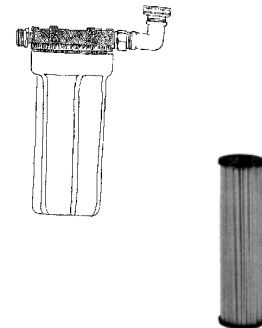

Wand Tubes—with blubber heads attached

Part Number	Description	Price
SWT12	Standard 45° Wand Tube—12”	\$19.30
SWT24	Standard 45° Wand Tube—24”	\$22.15
SWT36	Standard 45° Wand Tube—36”	\$25.00
SWT48	Standard 45° Wand Tube—48”	\$27.80
SWT60	Standard 45° Wand Tube—60”	\$30.60
BWT12	Basket 120° Wand Tube—12”	\$19.30
BWT24	Basket 120° Wand Tube—24”	\$22.15
BWT36	Basket 120° Wand Tube—36”	\$25.00
BWT48	Basket 120° Wand Tube—48”	\$27.80
BWT60	Basket 120° Wand Tube—60”	\$30.60
STRWT24	Straight Wand Tube—24”	\$22.15
EXT24	Wand Tube Extension—24”	\$22.15
EXT36	Wand Tube Extension—36”	\$25.00
EXT48	Wand Tube Extension—48”	\$27.80
EXT60	Wand Tube Extension—60”	\$30.60
CWV12SWT	Chrome Wand Valve w/fixed 12” std. wand tube	\$49.90
CWV24SWT	Chrome Wand Valve w/fixed 24” std. wand tube	\$51.25

Aquamate Accessories

Utility Bags

Part Number	Description	Price
UBSM	Green Utility Bag for AQM1-3	\$38.35
UBLG	Green Utility Bag for AQM4-6	\$45.50

Solution Injectors & Filter Cartridges

Part Number	Description	Price
S120	Solution injector 20oz for AQM1-3	\$63.95
S140	Solution injector 40oz for AQM4-6	\$71.00
S120C	Solution injector 20oz Clear sump 1-3	\$63.95
S140C	Solution injector 40oz Clear sump 4-6	\$71.00
PFR30—478	Wound Pleated 30 Micron filter	\$19.84
PFR30	Pleated 30 Micron Filter	\$25.40
9314-077	O-Ring replacement for Solution injector	\$2.41

Hose Extension—GHT to ball valve, connects to ball valve

Part Number	Description	Price
HEX10	10 ft Hose extension	\$41.15
HEX15	15 ft Hose extension	\$48.20
HEX20	20 ft Hose extension	\$55.30
PG100	Filing gauge	\$28.45