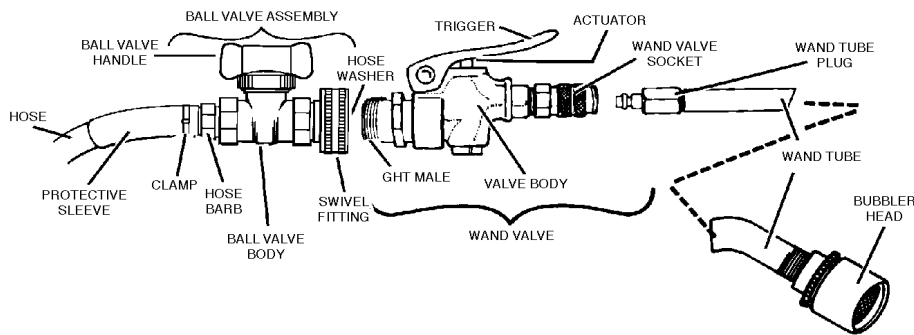

Hose Replacements—Hose barb to ball valve, connects to tank

HRP12	12' Hose Replacement	\$44.05
HRP15	15' Hose Replacement	\$48.20
HRP18	18' Hose Replacement	\$52.50

Nozzles

Part Number	Description	Price
NK5	Nozzle package includes: Blubber head, spray head, mist head, threaded faucet adapter and slip-on faucet adapter	\$23.44
BUBHD	Blubber head	\$5.25
SPRHD	Spray head	\$5.25
MSTHD	Mist head	\$5.25
THFA	Threaded faucet adapter	\$5.25
SLFA	Slip faucet adapter	\$7.39

You need the best watering system available.

Aquamate Replacement Parts

Hooks & Additional Accessories

Part Number	Description	Price
HHK	Hose hook	\$9.00
WTHK	Wand tube plug	\$6.15
HVB75	3/4" Vac. breaker prevent backflow	\$7.54
MAINTENANCE KIT	Touch-up paint, 2 clamps, 10 washers, Teflon tape	\$8.65
TANK KIT	Wand valve, spray head, mist head, threaded faucet adapt., hose & wand hooks, plus Maintenance kit	\$57.25
41 RK	Chrome wand valve repair kit	\$3.70
SPGREEN	Spray paint green, 12 oz	\$18.65
SPGREY	Spray paint grey, 12 oz	\$18.65

Fittings

Part Number	Description	Price
BV38	Ball valve assembly 3/8"	\$26.50
HBR1	Protective sleeve hose bend restrict.	\$3.00
6406	Clamp	\$5.30
9314-008	Hose barb 3/8"	\$5.44
SWVL	Swivel Fitting on end of ball valve	\$7.55
9314-012	Hose washers set of 10	\$0.38
9314-039	Wand tube plug	\$6.50