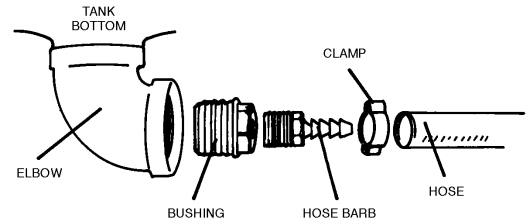

Hose Replacements—Hose barb to ball valve, connects to tank

HRP12	12' Hose Replacement	\$44.05
HRP15	15' Hose Replacement	\$48.20
HRP18	18' Hose Replacement	\$52.50

Nozzles

Part Number	Description	Price
NK5	Nozzle package includes: Blubber head, spray head, mist head, threaded faucet adapter and slip-on faucet adapter	\$23.44
BUBHD	Blubber head	\$5.25
SPRHD	Spray head	\$5.25
MSTHD	Mist head	\$5.25
THFA	Threaded faucet adapter	\$5.25
SLFA	Slip faucet adapter	\$7.39

You need the best watering system available.

Aquamate Replacement Parts

Hooks & Additional Accessories

Part Number	Description	Price
HHK	Hose hook	\$9.00
WTHK	Wand tube plug	\$6.15
HVB75	3/4" Vac. breaker prevent backflow	\$7.54
MAINTENANCE KIT	Touch-up paint, 2 clamps, 10 washers, Teflon tape	\$8.65
TANK KIT	Wand valve, spray head, mist head, threaded faucet adapt., hose & wand hooks, plus Maintenance kit	\$57.25
41 RK	Chrome wand valve repair kit	\$3.70
SPGREEN	Spray paint green, 12 oz	\$18.65
SPGREY	Spray paint grey, 12 oz	\$18.65

Fittings

Part Number	Description	Price
BV38	Ball valve assembly 3/8"	\$26.50
HBR1	Protective sleeve hose bend restrict.	\$3.00
6406	Clamp	\$5.30
9314-008	Hose barb 3/8"	\$5.44
SWVL	Swivel Fitting on end of ball valve	\$7.55
9314-012	Hose washers set of 10	\$0.38
9314-039	Wand tube plug	\$6.50