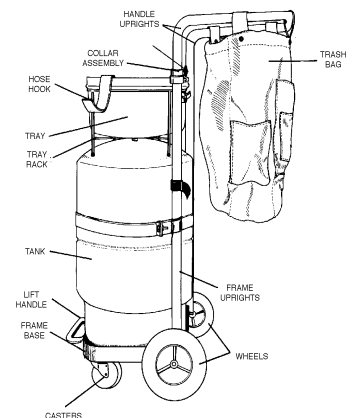

The above systems include the following parts:

- Tank and Frame Assembly
- Tray and Lid (installation required on Models 4,5 & 6)
- Two Wand Tubes with Blubber Heads
- Washable Utility Bag
- Service Kit (contains: Wand Valve, Spray Head, Mist Head, Threaded Faucet, Adapter, Hose Hook, Wand Tube Hook, Hose Washers, Clamps, Touch up paint)

All pricing is in Canadian Dollars. Pricing is valid from June 1, 2020 until further notice