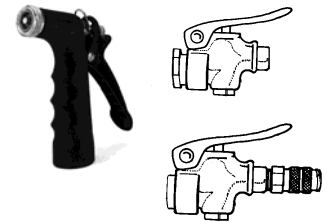

The above systems include the following parts:

- Tank and Frame Assembly
- Tray and Lid (installation required on Models 4,5 & 6)
- Two Wand Tubes with Blubber Heads
- Washable Utility Bag
- Service Kit (contains: Wand Valve, Spray Head, Mist Head, Threaded Faucet, Adapter, Hose Hook, Wand Tube Hook, Hose Washers, Clamps, Touch up paint)

All pricing is in Canadian Dollars. Pricing is valid from June 1, 2020 until further notice

You need the best watering system available.

Aquamate Accessories

Wand Valves

Part Number	Description	Price
BLKSP	Premium wand valve	\$35.32
CWV	Chrome plated wand valve w/socket	\$29.65
CWVB	Chrome plated wand valve body only	\$16.55

Wand Tubes—with blubber heads attached

Part Number	Description	Price
SWT12	Standard 45° Wand Tube—12”	\$19.30
SWT24	Standard 45° Wand Tube—24”	\$22.15
SWT36	Standard 45° Wand Tube—36”	\$25.00
SWT48	Standard 45° Wand Tube—48”	\$27.80
SWT60	Standard 45° Wand Tube—60”	\$30.60
BWT12	Basket 120° Wand Tube—12”	\$19.30
BWT24	Basket 120° Wand Tube—24”	\$22.15
BWT36	Basket 120° Wand Tube—36”	\$25.00
BWT48	Basket 120° Wand Tube—48”	\$27.80
BWT60	Basket 120° Wand Tube—60”	\$30.60
STRWT24	Straight Wand Tube—24”	\$22.15
EXT24	Wand Tube Extension—24”	\$22.15
EXT36	Wand Tube Extension—36”	\$25.00
EXT48	Wand Tube Extension—48”	\$27.80
EXT60	Wand Tube Extension—60”	\$30.60
CWV12SWT	Chrome Wand Valve w/fixed 12” std. wand tube	\$49.90
CWV24SWT	Chrome Wand Valve w/fixed 24” std. wand tube	\$51.25